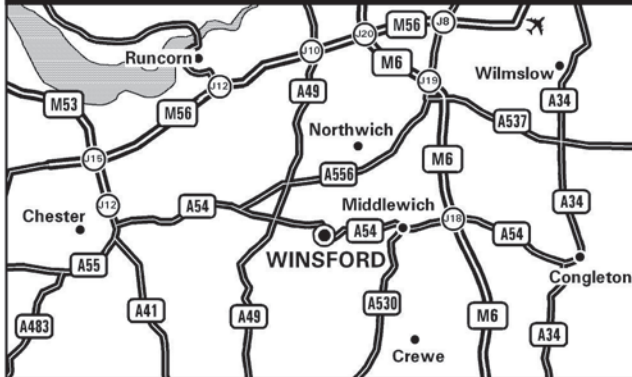

Cheshire Constabulary HQ  
Clemonds Hey, Oakmere Road  
Winsford, Cheshire CW7 2UA

[www.cheshire.police.uk](http://www.cheshire.police.uk)

**From M6**

Leave the M6 at junction 18 (signed Middlewich, Northwich & A54).  
Join the A54, following signs for Winsford and continue on it for 7.5 miles, until the roundabout junction with Browning Way.  
At the roundabout, take the third exit, remaining on the A54 (Oakmere Road and then turn left to the Police Headquarters (see inset).

**From M56**

Leave the M56 at junction 10 (signed Northwich, Warrington & A49).  
Join the A49 south, and continue for 10.5 miles, until the junction with the A54.  
Turn left onto the A54, following signs for Winsford and continue for 3.6 miles.  
Turn right to the Police Headquarters (see inset).

**From M62**

Leave the M62 at junction 10 (signed Birmingham, & M6).  
Join the M6, heading south and continue for 19 miles until junction 18.  
Follow directions above "From M6"

**By Train**

The nearest train station is Winsford which is served by trains running between Birmingham New Street and Liverpool Lime Street, via Crewe.  
For further information about train times and fares, please telephone National Rail Enquiries Line 08457 48 49 50.